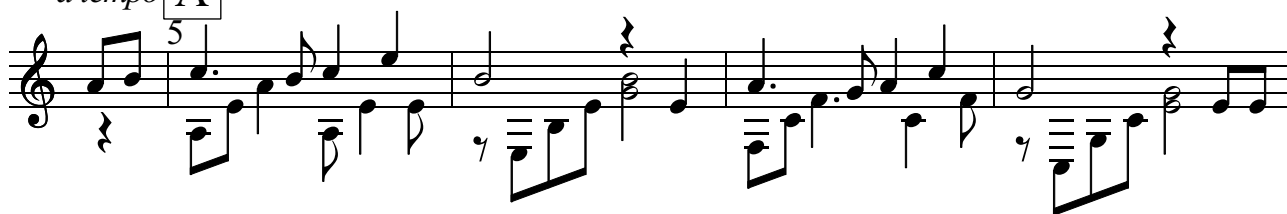

Sky Castle: Carrying You

Composer: Joe Hisaishi
Lyre arr.: Thomas Pedrolì

SL
Solo

a tempo **A**

25

Musical staff 1: Treble clef, measures 25-29. Features a melody of eighth and quarter notes with a bass accompaniment of chords and eighth notes.

30

Musical staff 2: Treble clef, measures 30-34. Continues the melody and accompaniment from the previous staff.

35

Musical staff 3: Treble clef, measures 35-39. Continues the melody and accompaniment.

C

40

Musical staff 4: Treble clef, measures 40-44. Continues the melody and accompaniment.

45

Musical staff 5: Treble clef, measures 45-49. Continues the melody and accompaniment.

50

Musical staff 6: Treble clef, measures 50-54. Continues the melody and accompaniment.